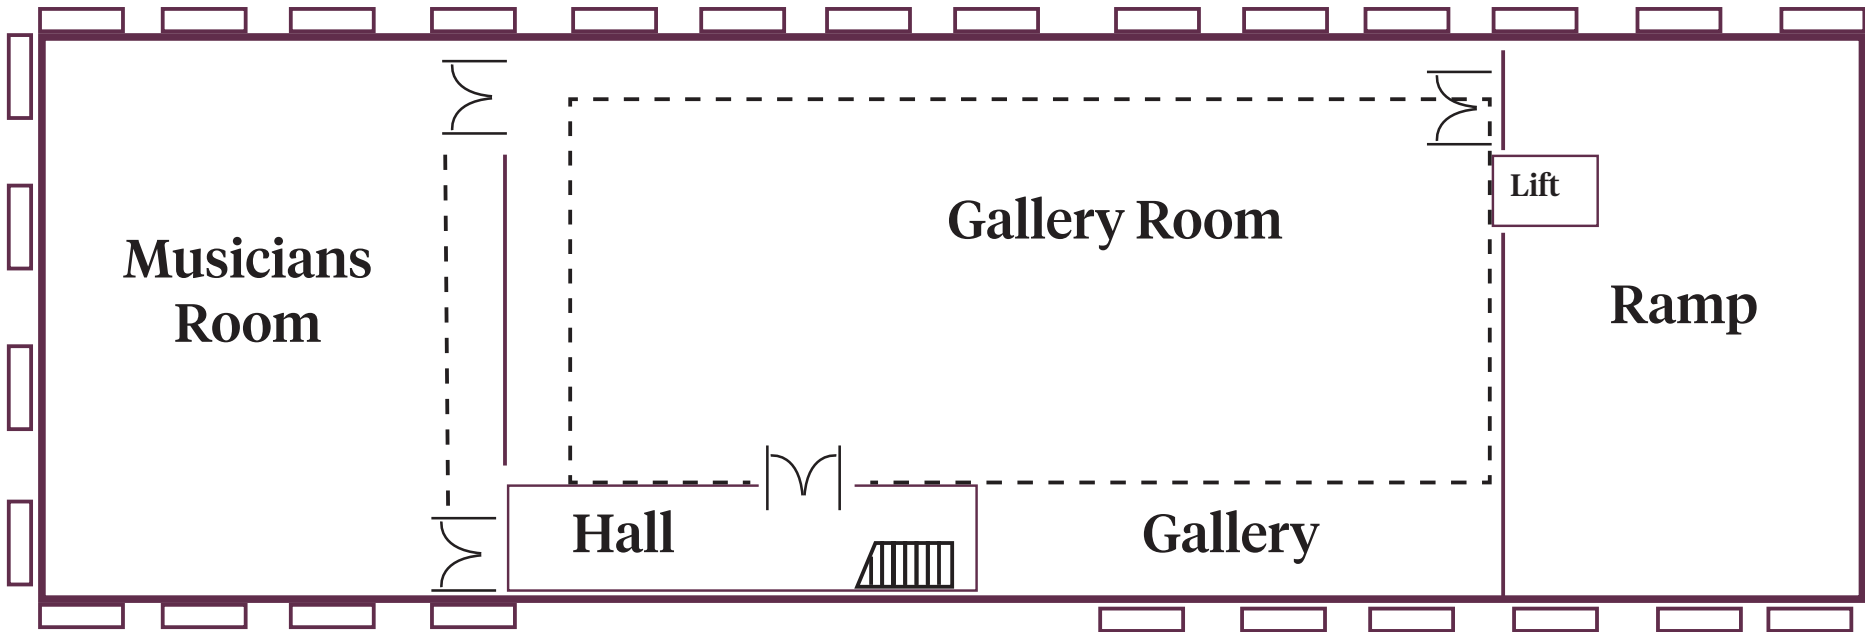

NEW LANARK
World Heritage Site

New Lanark Conference Layout Options

Room	Theatre	Boardroom	Classroom	Reception	Dinner	Length x Width
Robert Owen	150	40	50	200+	120	33m x 8m
Bonnington	120	50	60	120	70	17m x 7.7m
Corra Linn	90	50	60	90	60	14.8m x 7.6m
Stonebyres	50	30	40	50	40	8.95m 7.6m
Dundaff	40	20	18	30	20	8.2m x 7.7m
Gallery Room	200	50	160	300	160	21.5m x 12m
Musicians Room	150	40	100	200	100	14.5m x 12m
River Room	110	30	60	140	60	11m x 12 m

Robert Owen Suite

Classroom

Theatre

Cabaret

Boardroom

U-Shape

Hollow Square

NEW LANARK
World Heritage Site