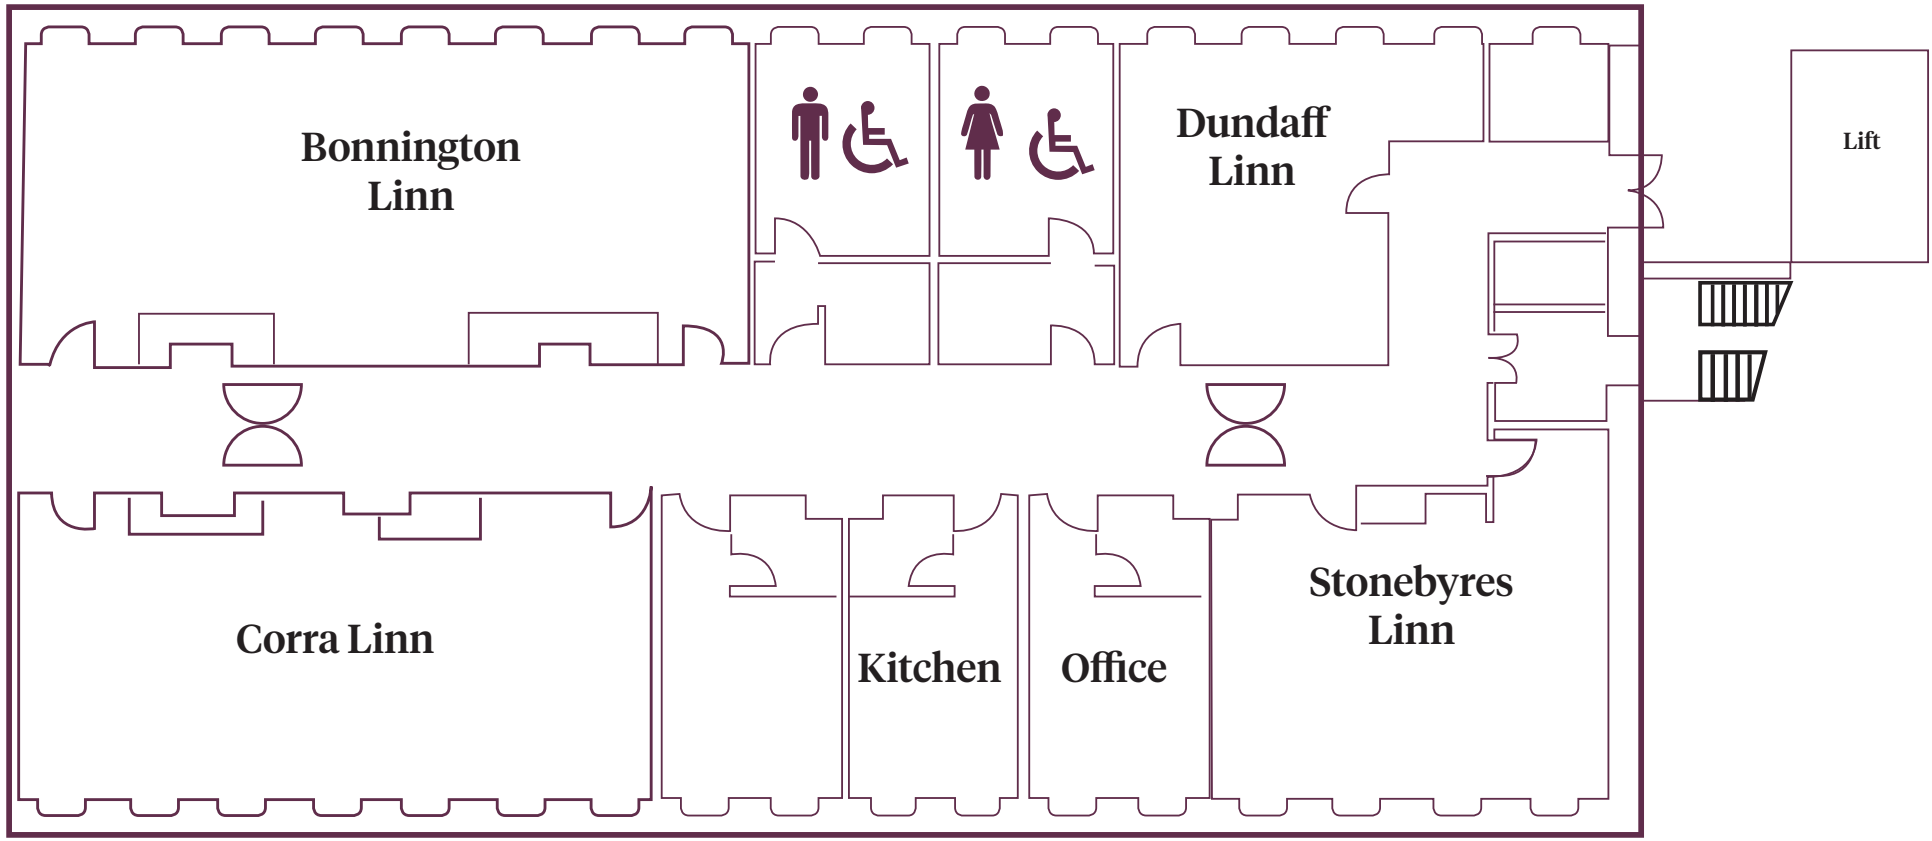

NEW LANARK
World Heritage Site

New Lanark Conference Layout Options

Room	Theatre	Boardroom	Classroom	Reception	Dinner	Length x Width
Robert Owen	150	40	50	200+	120	33m x 8m
Bonnington	120	50	60	120	70	17m x 7.7m
Corra Linn	90	50	60	90	60	14.8m x 7.6m
Stonebyres	50	30	40	50	40	8.95m 7.6m
Dundaff	40	20	18	30	20	8.2m x 7.7m
Gallery Room	200	50	160	300	160	21.5m x 12m
Musicians Room	150	40	100	200	100	14.5m x 12m
River Room	110	30	60	140	60	11m x 12 m

Robert Owen Suite

Classroom

Theatre

Cabaret

Boardroom

U-Shape

Hollow Square

NEW LANARK
World Heritage Site