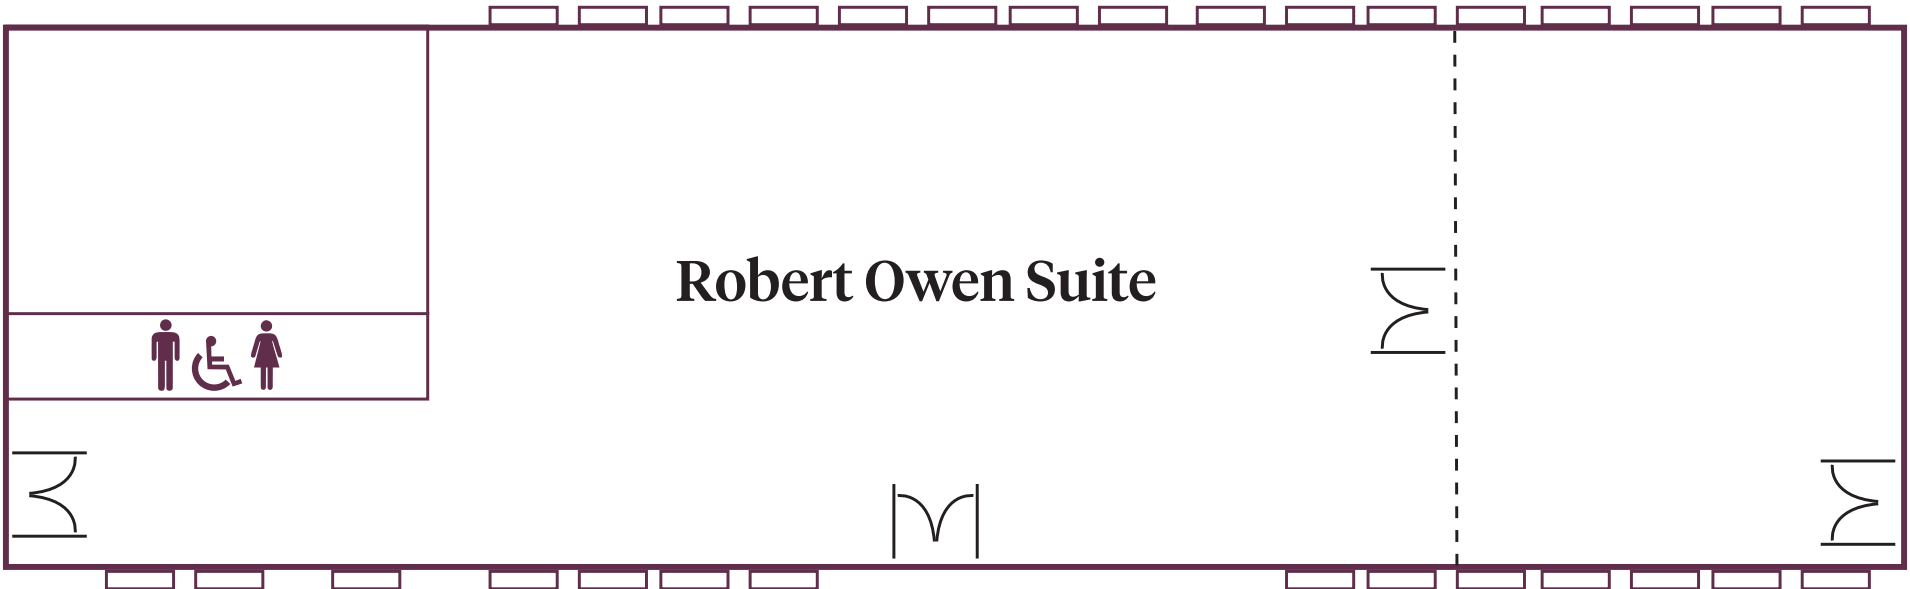

NEW LANARK
World Heritage Site

New Lanark Conference Layout Options

Room	Theatre	Boardroom	Classroom	Reception	Dinner	Length x Width
Robert Owen	150	40	50	200+	120	33m x 8m
Bonnington	120	50	60	120	70	17m x 7.7m
Corra Linn	90	50	60	90	60	14.8m x 7.6m
Stonebyres	50	30	40	50	40	8.95m 7.6m
Dundaff	40	20	18	30	20	8.2m x 7.7m
Gallery Room	200	50	160	300	160	21.5m x 12m
Musicians Room	150	40	100	200	100	14.5m x 12m
River Room	110	30	60	140	60	11m x 12 m

Robert Owen Suite

Classroom

Theatre

Cabaret

Boardroom

U-Shape

Hollow Square

NEW LANARK
World Heritage Site